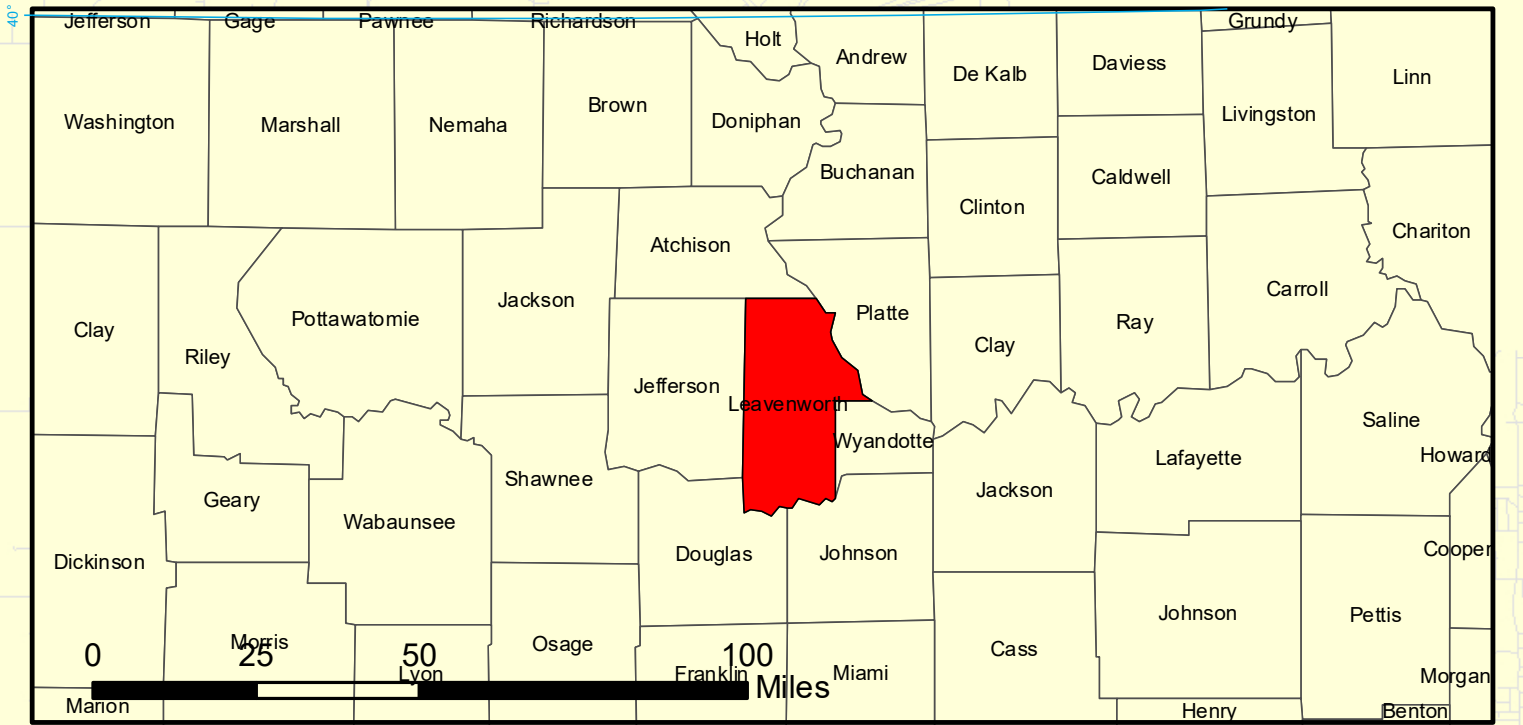

LEAVENWORTH COUNTY KANSAS 2025

United School District Properties in Leavenworth County

Legend
 USD Owned Properties

Legend
 GRAVEL
 HARD SURFACE
 MINIMUM
 PRIVATE
 City Limits
 County Boundary
 Sections
 State Maintained

Projection: NAD 1983 State Plane Kansas 1501 (US Feet)
Disclaimer: Map is projected in real-world coordinates.
However, it is not intended for legal purposes.
Measurement accuracy is not guaranteed.

Leavenworth County GIS Services
300 Walnut Suite 030
Leavenworth, KS 66048
Ph: 913-758-6780
Ph: 913-684-0443