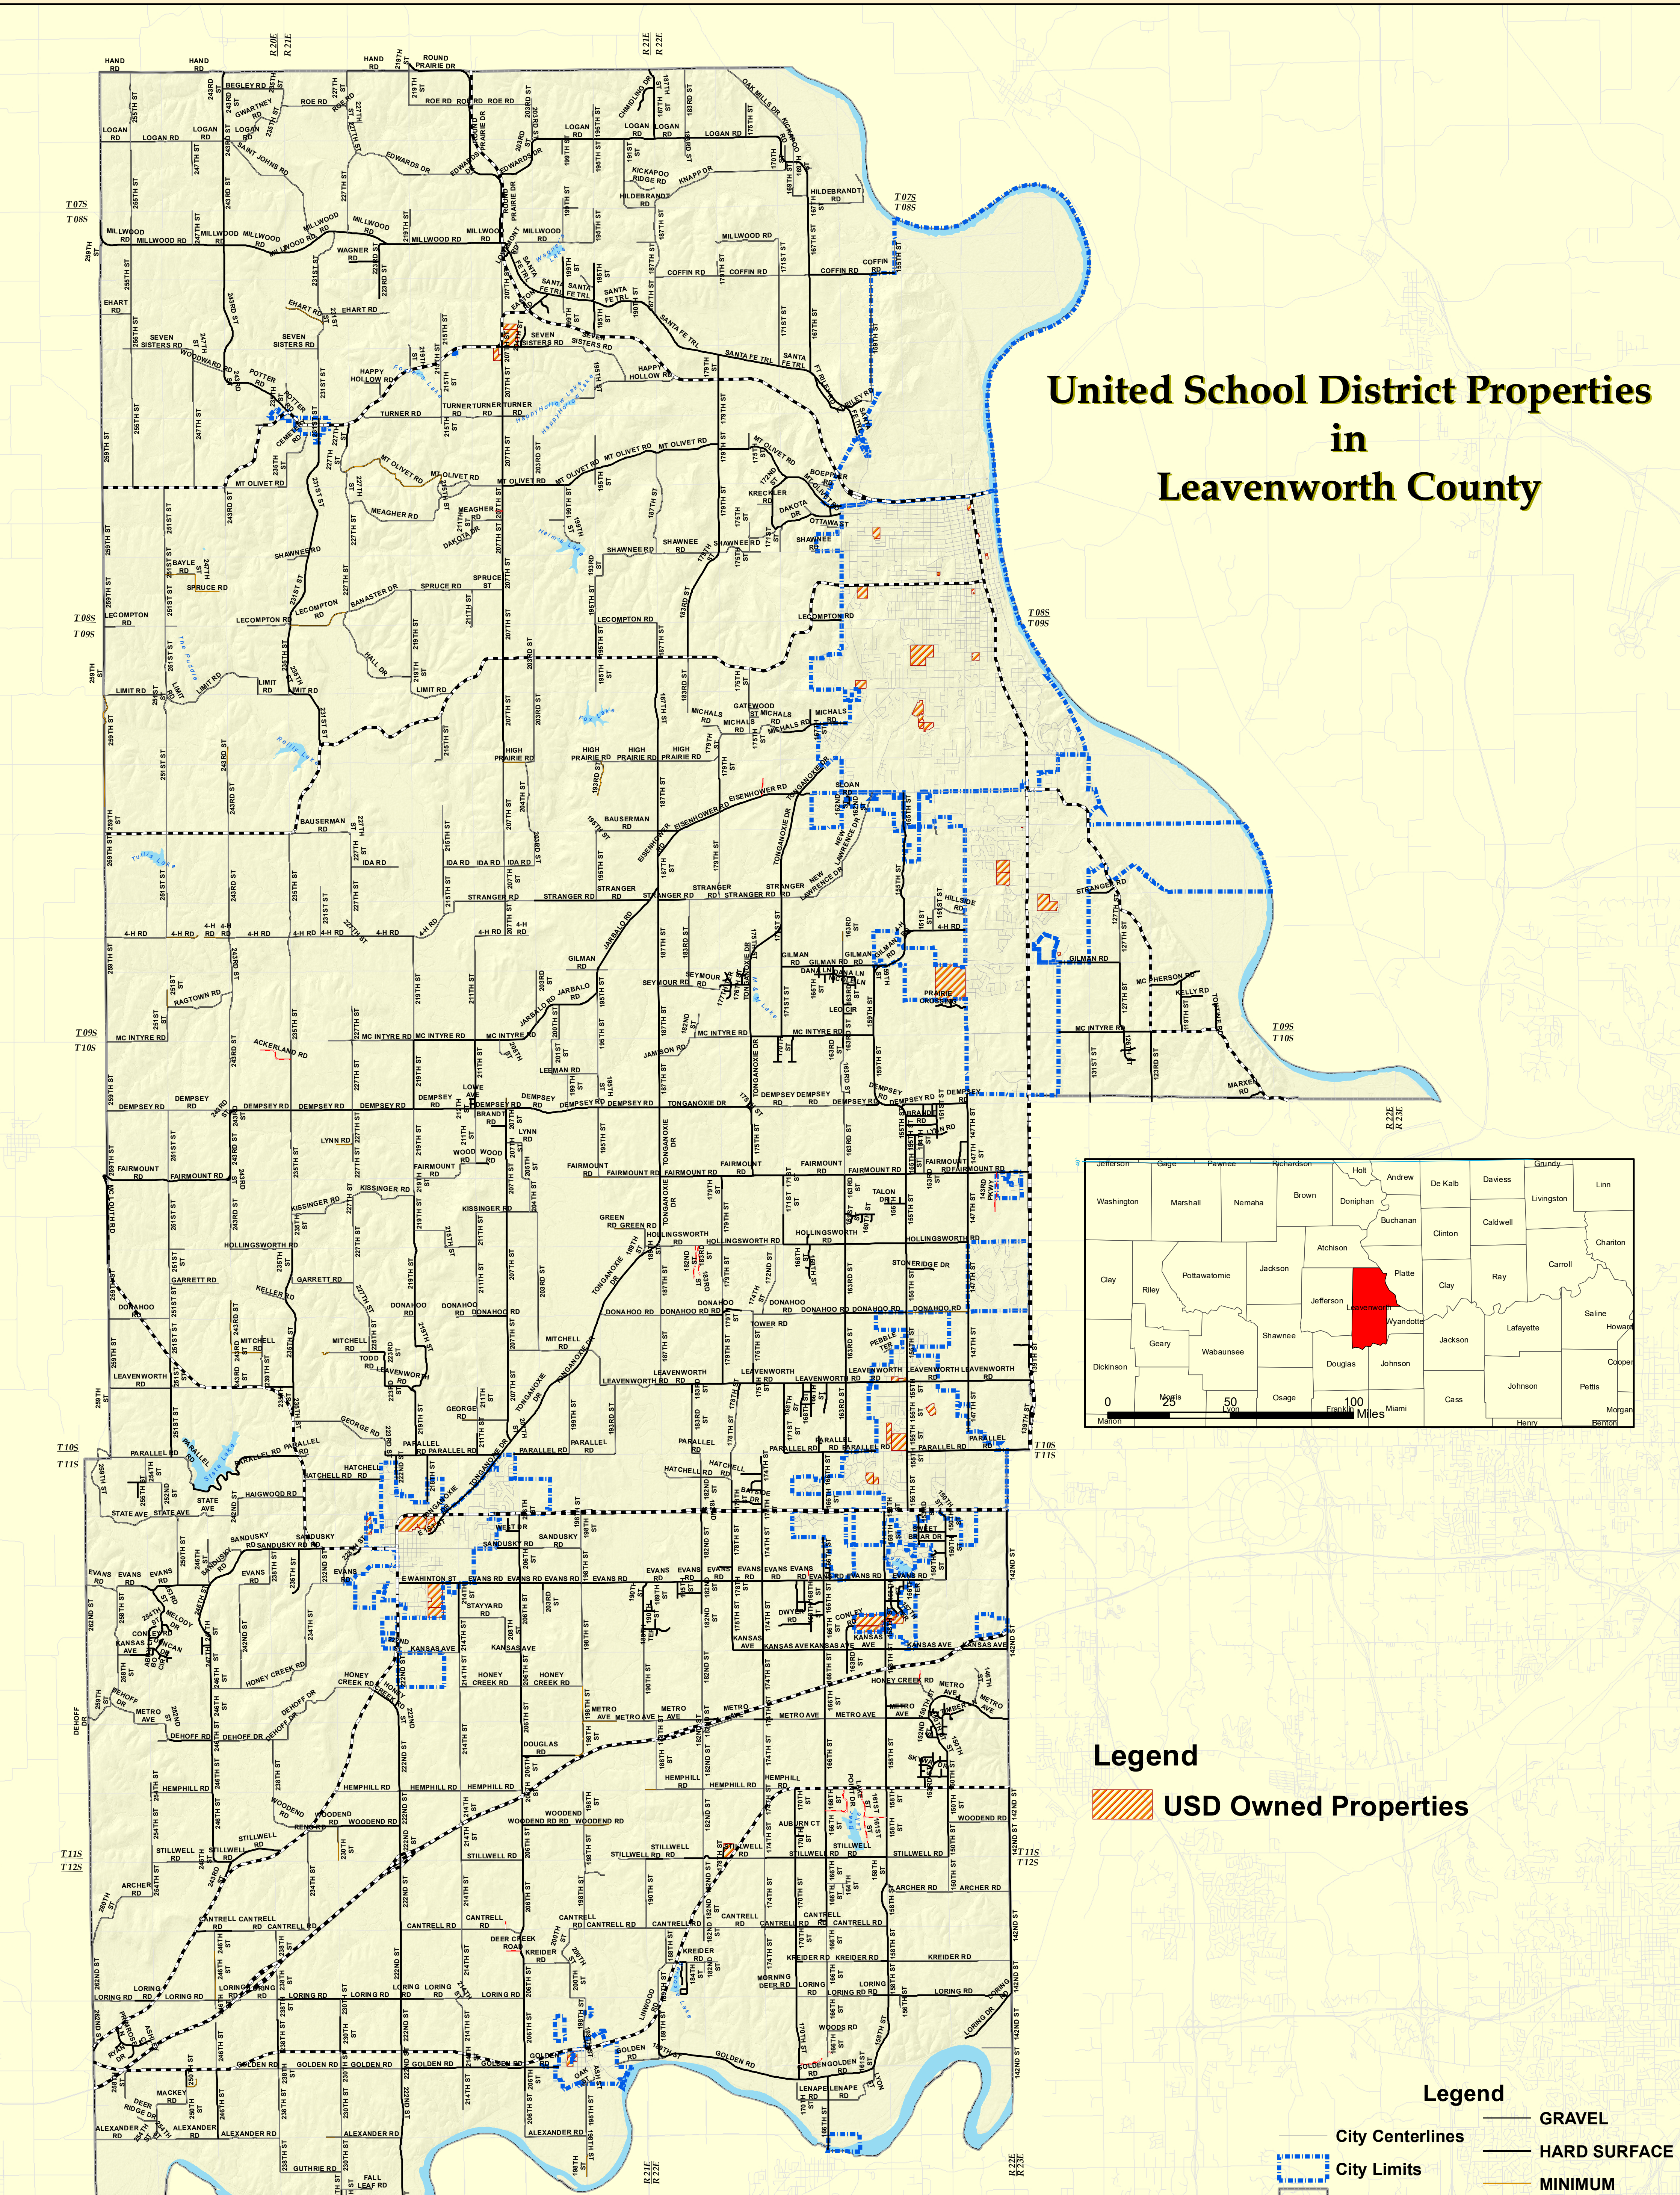

LEAVENWORTH COUNTY KANSAS 2025

United School District Properties in Leavenworth County

Legend
 USD Owned Properties

Legend
 GRAVEL
 HARD SURFACE
 MINIMUM
 PRIVATE
 City Limits
 County Boundary
 Sections
 State Maintained

Projection: NAD 1983 State Plane Kansas 1501 (US Feet)
Disclaimer: Map is projected in real-world coordinates.
However, it is not intended for legal purposes.
Measurement accuracy is not guaranteed.

Leavenworth County GIS Services
300 Walnut Suite 030
Leavenworth, KS 66048
Ph: 913-758-6780
Ph: 913-684-0443